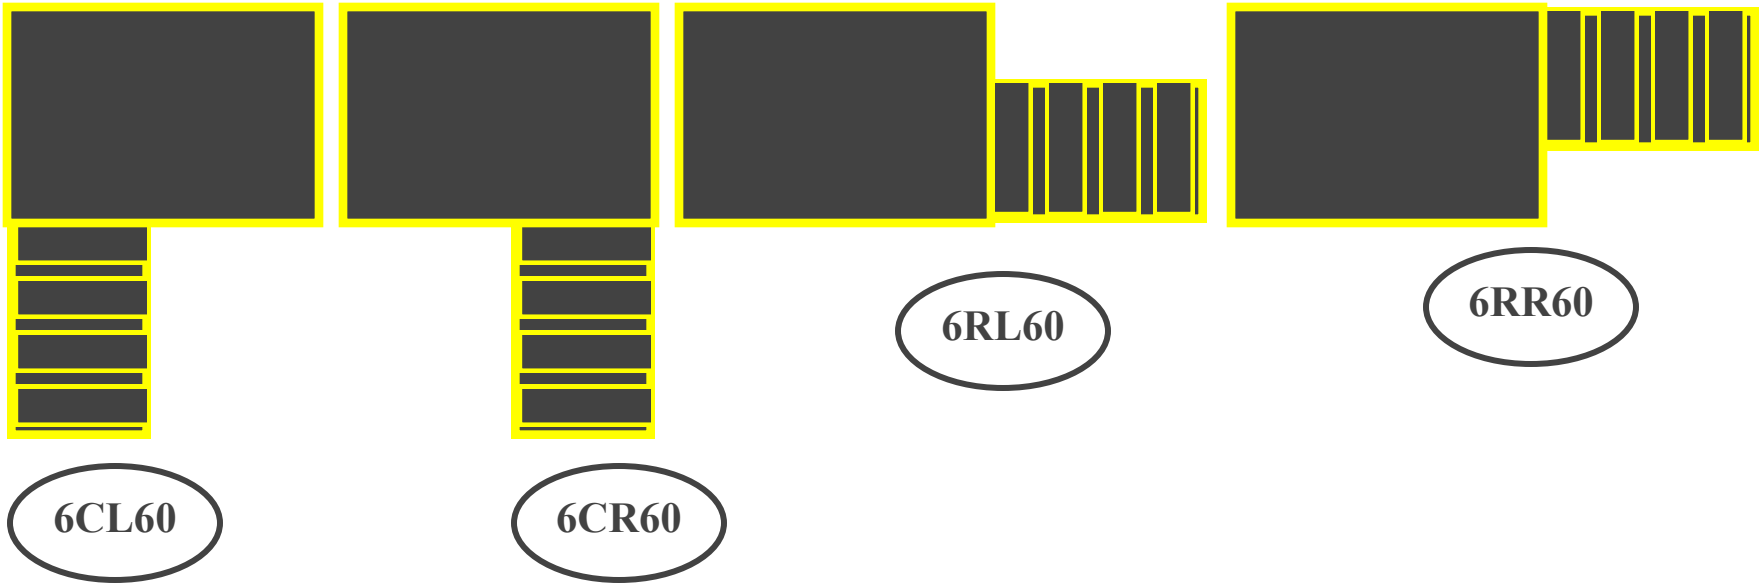

Q

R

RV is this side

4CL

4CR

4RL

4RR

StairSafe standard 40x40 deck (D40) Stair setups
Six options. Change setup anytime.

4LL

4LR

RV is this side

StairSafe standard 40x60 deck (D60) Stair setups
Ten options. 6– 60 side 4– 40 side up to RV.
Change setup anytime.

RV is this side

6RL40

6RR40

6LL40

6LR40

StairSafe standard 40x60 deck (D60) Stair setups
Ten options. 4-40 side up. 6-60 side up to RV.
Change setup anytime.