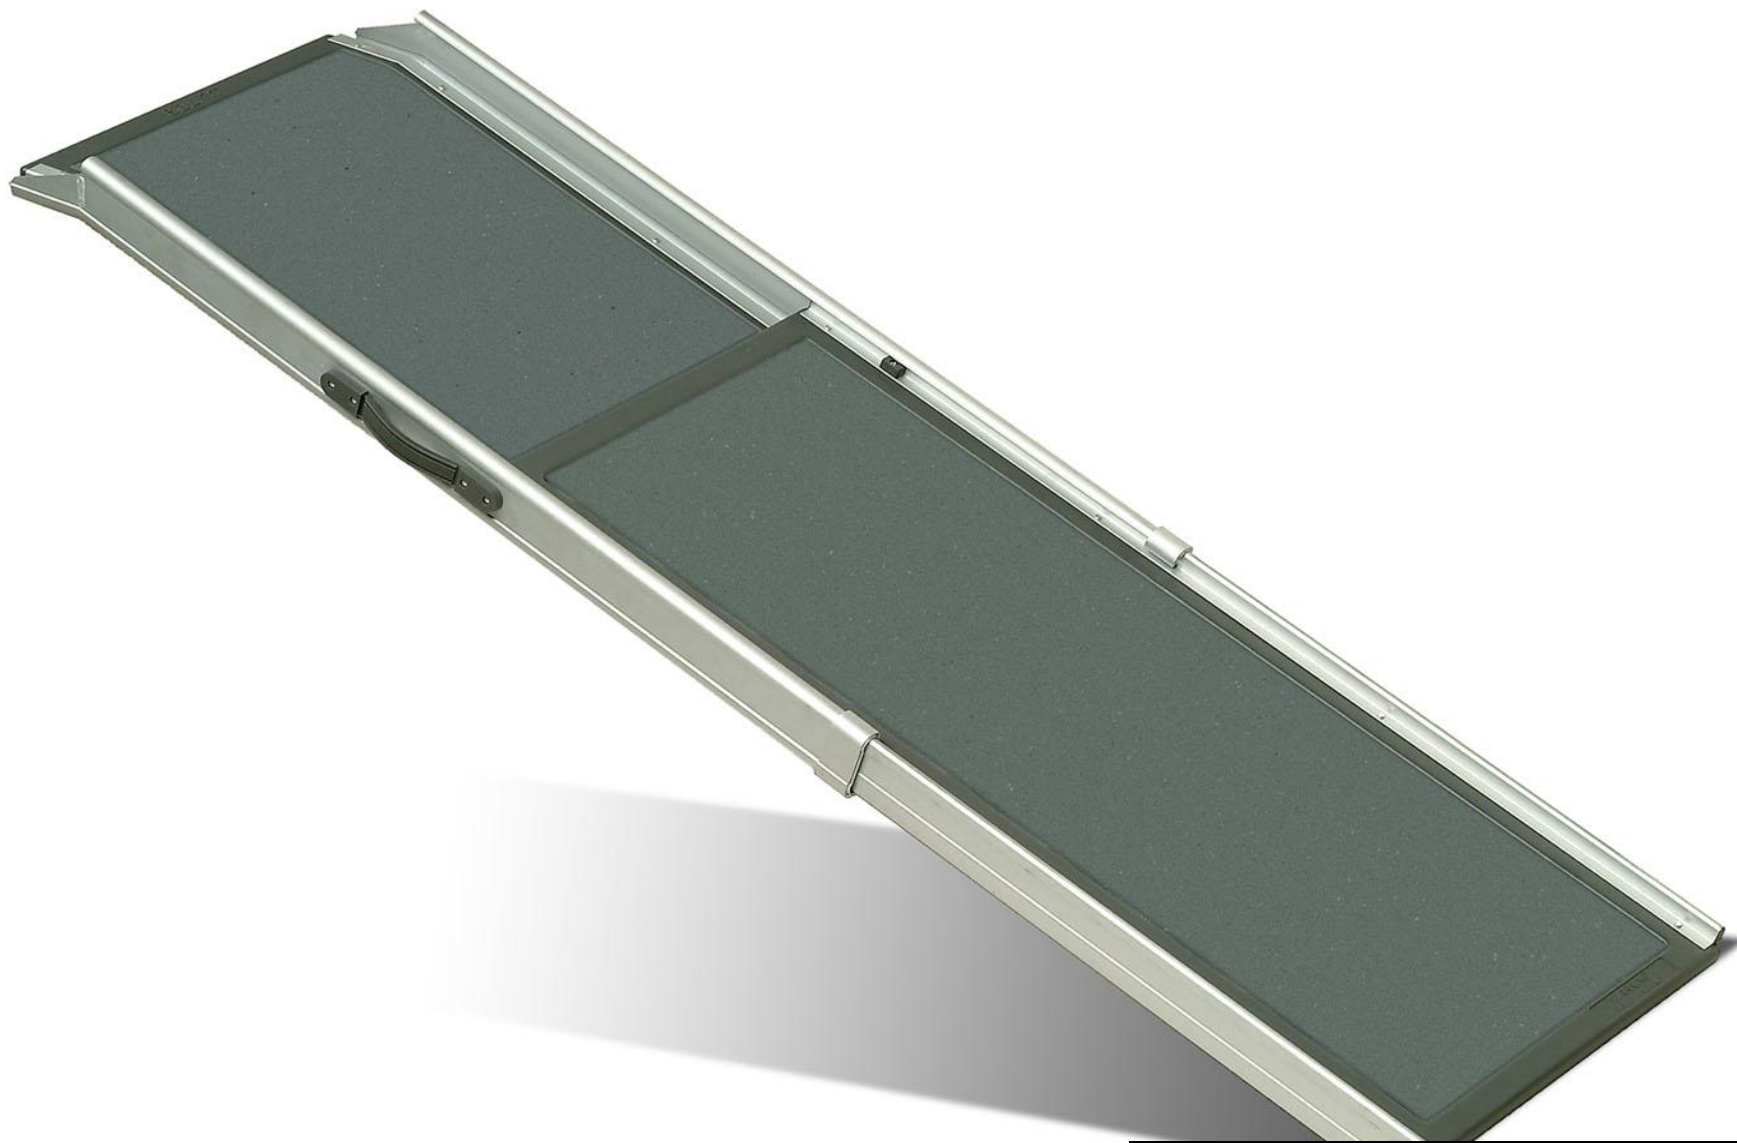

HCCR RV Products

Pet Friendly (Pet Ramps & Kennel)

- Portable
- Easy Assembly
- Many models
- Many Options
- Pet Friendly

“Add Safe Entry to Your RV”

Len Hofmann

480-837-4927

www.hofmannccr.com/rvproducts

lhofmann@hofmannccr.com

Our Partners:

www.oursteelworks.com

www.teamhofmanncc.com

HCCR Pet Ramps
•Two new models
for HCCR Deck and
Stairlite units.

Telescope Length

- PR01- 39-72 inches
- PR02- 47-87 inches

Width

- PR01- 17 inches
- PR02- 20 inches

Weight

- PR01- 15lbs
- PR02- 22lbs

PRDK- Deck Kit
Pet deck access
gate

PR02- Larger Ramp

Telescopes to length required for all Deck & Stairlite Models

Note: Stairlite models require ramp on stairs

Deck Models have a pet access kit and ramp can be attached to either side that stairs are not attached

Easy carry & Lite Weight

PRDK-Pet Gate closed

PRDK-Pet Gate Open

Bella using the Pet Ramp

Pet Ramp has many applications

Child /Pet Safe Option D403530BGC

Add a Pet Ramp (Pr01 or 02) and Pet Access Gate (PRDK) and you have kennel and also a pet ramp