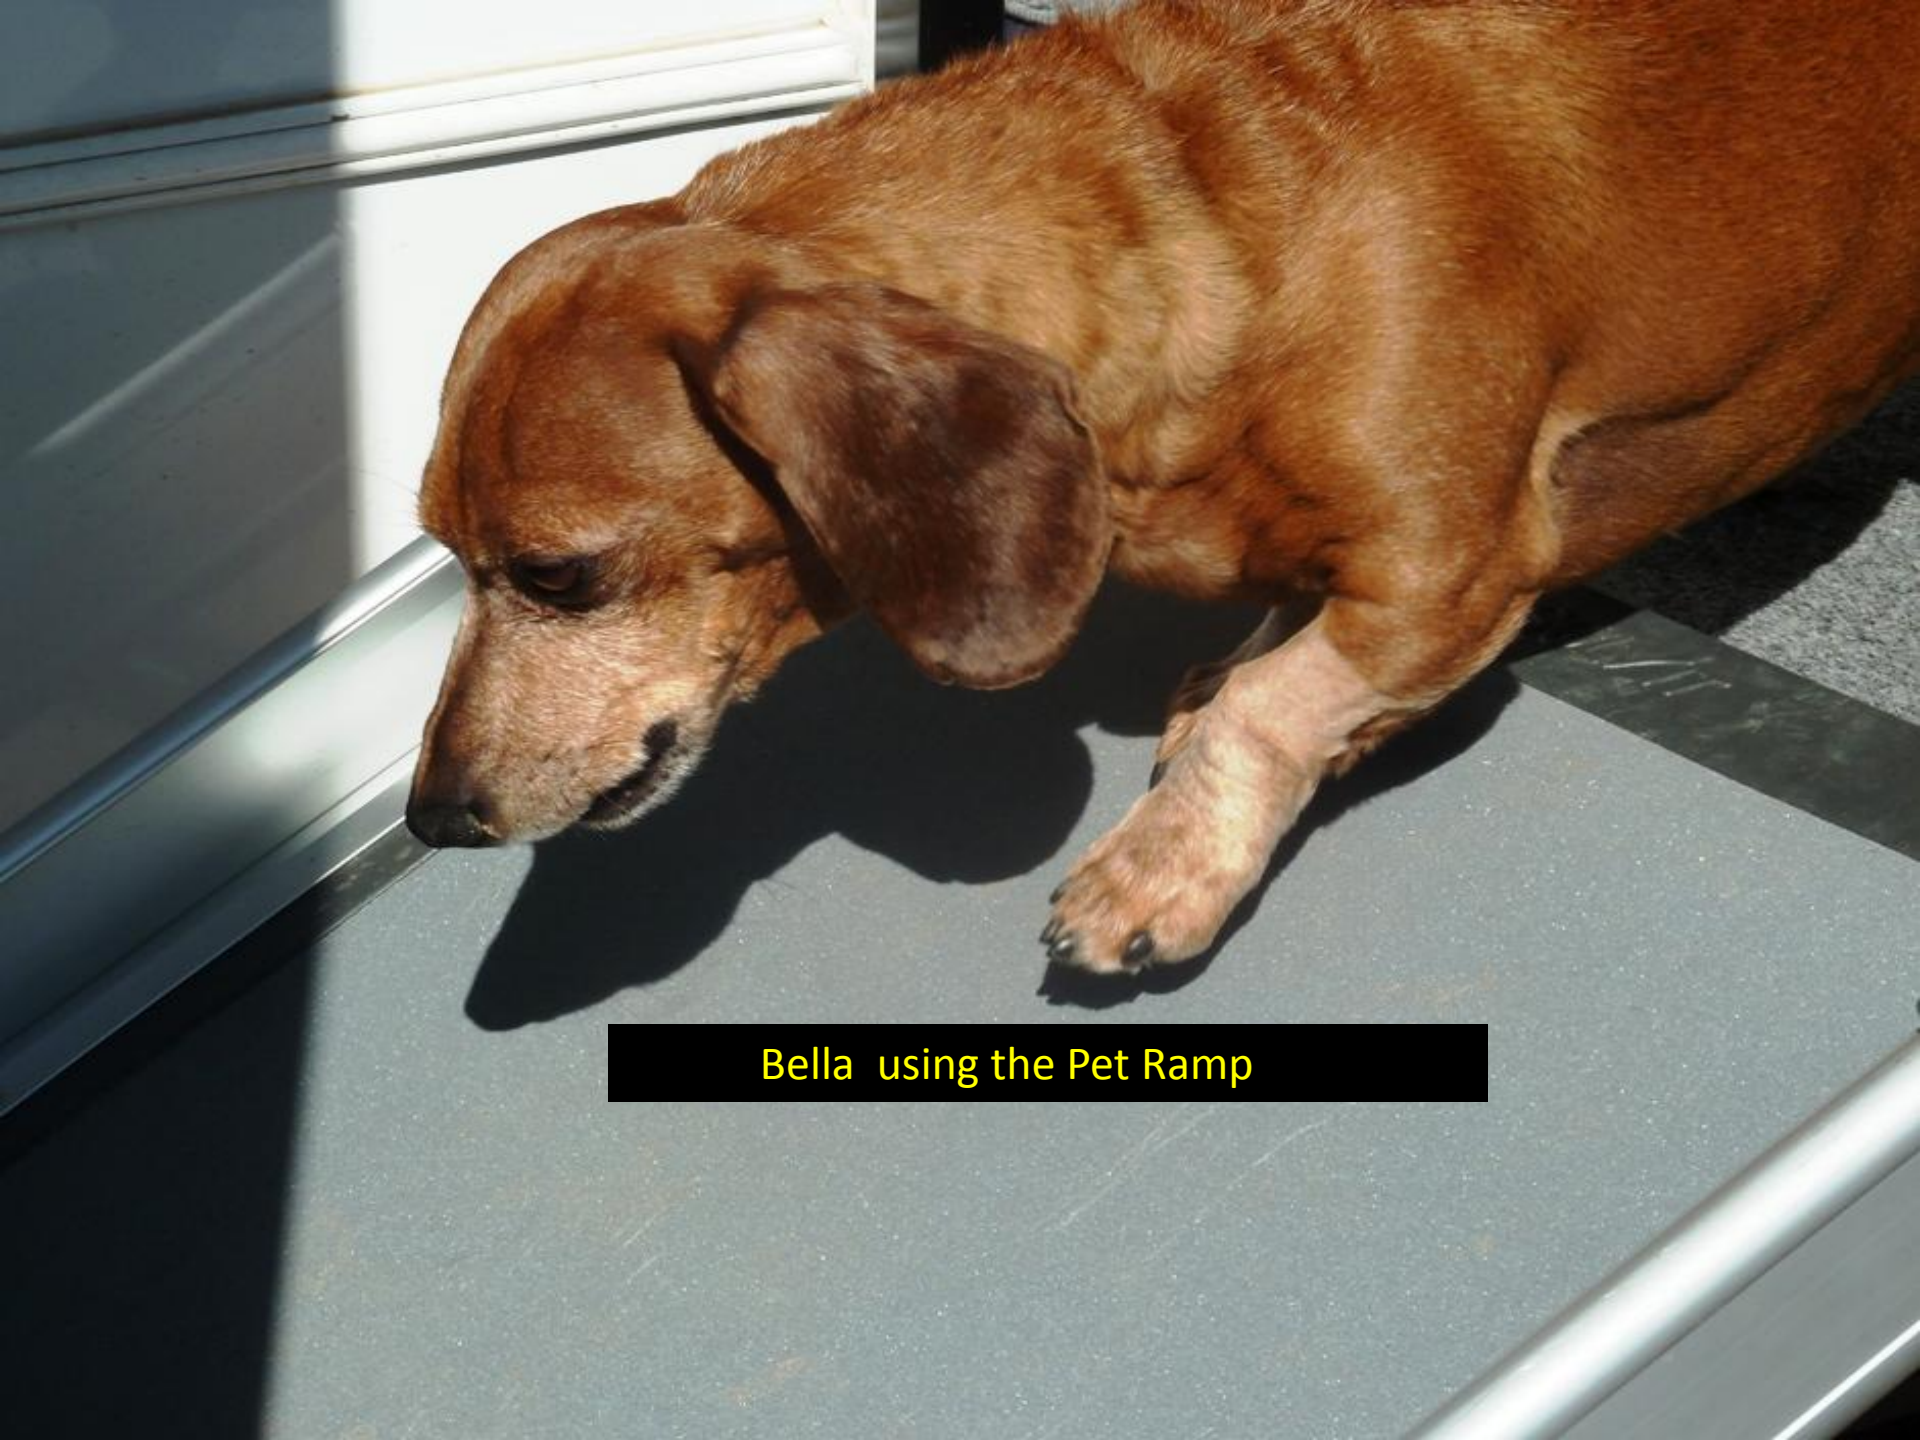

Bella using the Pet Ramp