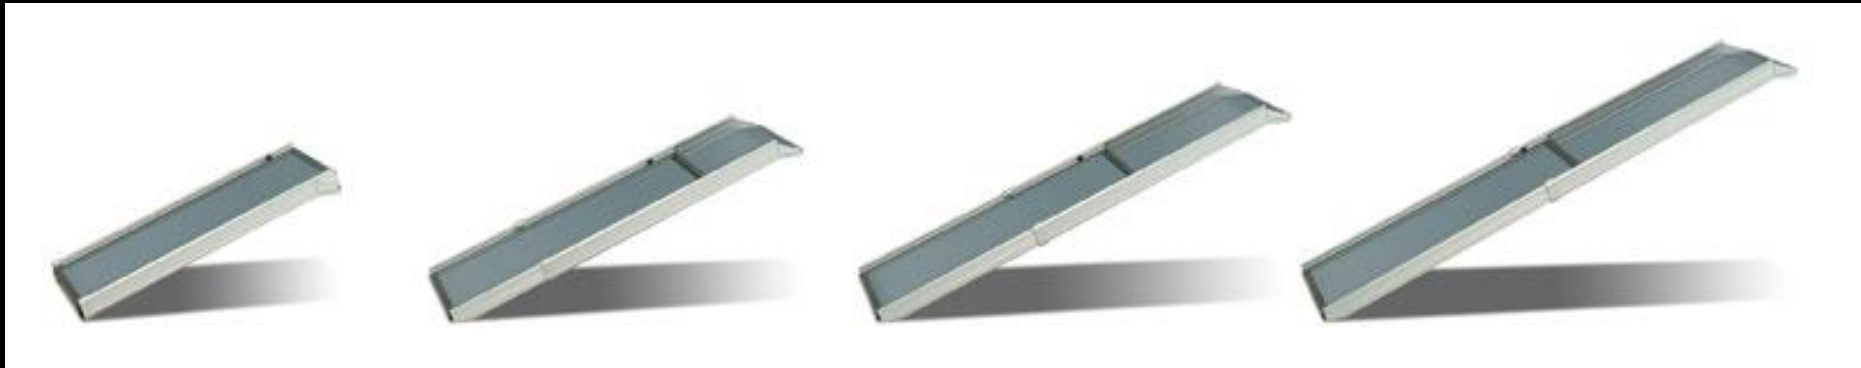

Our Partners:

www.oursteelworks.com

www.teamhofmanncc.com

HCCR Pet Ramps
•Two new models
for HCCR Deck and
Stairlite units.

Telescope Length

- PR01- 39-72 inches
- PR02- 47-87 inches

Width

- PR01- 17 inches
- PR02- 20 inches

Weight

- PR01- 15lbs
- PR02- 22lbs

PRDK- Deck Kit
Pet deck access
gate

PR02- Larger Ramp

Telescopes to length required for all Deck & Stairlite Models

Note: Stairlite models require ramp on stairs

Deck Models have a pet access kit and ramp can be attached to either side that stairs are not attached